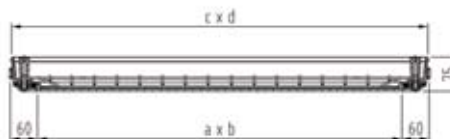

FI Dispositifs de fermeture

Cadre et couvercle en aluminium, classe A 15

Ouverture libre a x b mm	Dimensions extérieures c x d mm	Hauteur mm	kg	Art.N°	Fr./pièce
300 x 300	420 x 420	75,0	8,0	5640.03.03	490.00
450 x 450	570 x 570	75,0	12,0	5640.04.04	580.00
500 x 500	620 x 620	75,0	12,0	5640.05.05	600.00
600 x 400	720 x 520	75,0	12,0	5640.06.04	605.00
600 x 600	720 x 720	75,0	15,0	5640.06.06	620.00
635 x 635	755 x 755	75,0	16,0	5640.07.07	650.00
800 x 600	920 x 720	75,0	18,0	5640.08.06	780.00
800 x 800	920 x 920	75,0	22,0	5640.08.08	930.00
1000 x 600	1120 x 720	75,0	21,0	5640.10.06	850.00
1000 x 800	1120 x 920	75,0	25,0	5640.10.08	1'010.00
1000 x 1000	1120 x 1120	75,0	28,0	5640.10.10	1'100.00
1200 x 600	1320 x 720	75,0	24,0	5640.12.06	1'077.00

Cadre et couvercle en acier inox V2A, classe A 15

Ouverture libre a x b mm	Dimensions extérieures c x d mm	Hauteur mm	kg	Art.N°	Fr./pièce
450 x 450	570 x 570	75,0	20,0	5630.04.04	1'093.00
500 x 500	620 x 620	75,0	23,0	5630.05.05	1'133.00
600 x 400	720 x 520	75,0	23,0	5630.06.04	1'148.00
600 x 600	720 x 720	75,0	27,0	5630.06.06	1'276.00
800 x 600	920 x 720	75,0	33,0	5630.08.06	1'520.00
800 x 800	920 x 920	75,0	40,0	5630.08.08	1'690.00
1000 x 600	1120 x 720	75,0	38,0	5630.10.06	1'830.00
1000 x 800	1120 x 920	75,0	46,0	5630.10.08	1'920.00
1000 x 1000	1120 x 1120	75,0	53,0	5630.10.10	2'210.00
1200 x 600	1320 x 720	75,0	45,0	5630.12.06	1'966.00