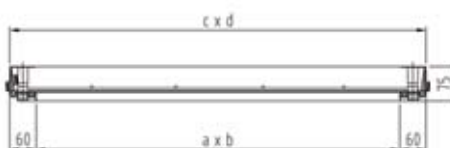

FI Dispositifs de fermeture

Cadre et couvercle en aluminium, classe A 15

Ouverture libre a x b mm	Dimensions extérieures c x d mm	Hauteur mm	kg	Art.N°	Fr./pièce
300 x 300	420 x 420	75,0	8,0	5640.03.03	490.00
450 x 450	570 x 570	75,0	12,0	5640.04.04	580.00
500 x 500	620 x 620	75,0	12,0	5640.05.05	600.00
600 x 400	720 x 520	75,0	12,0	5640.06.04	605.00
600 x 600	720 x 720	75,0	15,0	5640.06.06	620.00
635 x 635	755 x 755	75,0	16,0	5640.07.07	650.00
800 x 600	920 x 720	75,0	18,0	5640.08.06	780.00
800 x 800	920 x 920	75,0	22,0	5640.08.08	930.00
1000 x 600	1120 x 720	75,0	21,0	5640.10.06	850.00
1000 x 800	1120 x 920	75,0	25,0	5640.10.08	1'010.00
1000 x 1000	1120 x 1120	75,0	28,0	5640.10.10	1'100.00
1200 x 600	1320 x 720	75,0	24,0	5640.12.06	1'077.00

Cadre et couvercle en acier inox V2A, classe A 15

Ouverture libre a x b mm	Dimensions extérieures c x d mm	Hauteur mm	kg	Art.N°	Fr./pièce
450 x 450	570 x 570	75,0	20,0	5630.04.04	1'093.00
500 x 500	620 x 620	75,0	23,0	5630.05.05	1'133.00
600 x 400	720 x 520	75,0	23,0	5630.06.04	1'148.00
600 x 600	720 x 720	75,0	27,0	5630.06.06	1'276.00
800 x 600	920 x 720	75,0	33,0	5630.08.06	1'520.00
800 x 800	920 x 920	75,0	40,0	5630.08.08	1'690.00
1000 x 600	1120 x 720	75,0	38,0	5630.10.06	1'830.00
1000 x 800	1120 x 920	75,0	46,0	5630.10.08	1'920.00
1000 x 1000	1120 x 1120	75,0	53,0	5630.10.10	2'210.00
1200 x 600	1320 x 720	75,0	45,0	5630.12.06	1'966.00