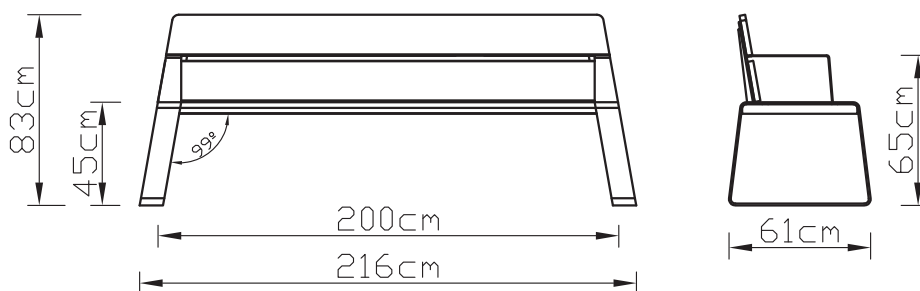

ref. 200901

**ENNEA**  
designed by Aitor García de Vicuña

92,6 kg

1,12 m<sup>3</sup>

Ok

100x8 mm.

145-95x45 mm

175x35 mm.