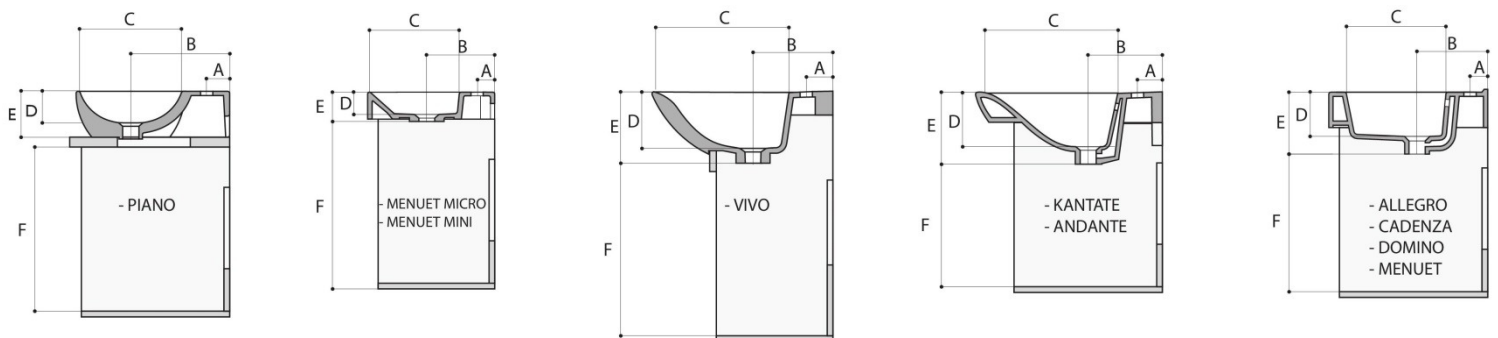

	A	B	C	D	E	F(max.)
ALLEGRO	6,5 cm	26,5 cm	28,5 cm	13,0 cm	15,0 cm	35,5 cm
ANDANTE	6,5 cm	20,0 cm	36,0 cm	13,5 cm	17,5 cm	39,9 cm
VIVO	6,5 cm	21,0 cm	37,5 cm	13,5 cm	18,0 cm	42,9 cm
CADENZA	6,5 cm	21,5 cm	41,0 cm	8,0 cm	10,0 cm	42,5 cm
DOMINO	8,5 cm	22,5 cm	28,0 cm	12,0 cm	14,0 cm	42,0 cm

	A	B	C	D	E	F(max.)
KANTATE	6,5 cm	25,0 cm	26,0 cm	9,0 cm	13,5 cm	34,5 cm
MENUET	6,5 cm	26,5 cm	28,5 cm	12,0 cm	16,0 cm	36,0 cm
MENUET-MICRO	13,5 cm	13,5 cm	20,5 cm	9,0 cm	11,0 cm	44,5 cm
MENUET-MINI	6,0 cm	21,4 cm	23,0 cm	9,0 cm	13,5 cm	40,0 cm
PIANO	6,5 cm	28,0 cm	31,0 cm	8,5 cm	13,0 cm	46,5 cm